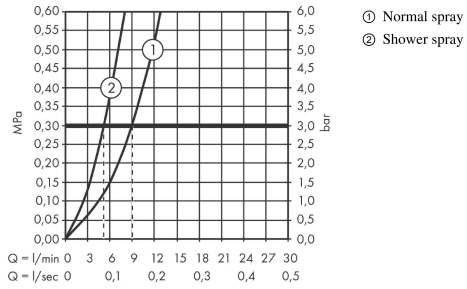

Focus M42

Single lever kitchen mixer 220, pull-out spray, 2jet, sBox

Finish: **Chrome** Article Number: **71820000**

Description

product features

- consists of: single lever kitchen mixer, hose box
- ComfortZone 220
- swivel range 360°
- laminar spray, shower spray
- lockable shower spray, spray returns through pressing spray diverter and spray returns automatically through handle closing
- MagFit magnetic shower support
- connection dimension: DN15
- maximum flow rate at 3 bar: 9 l/min
- ceramic cartridge
- connection type: G 3/8 connections
- temperature limitation adjustable
- integrated non-return valve
- suitable for continuous flow water heaters
- sBox for quiet, smooth and protected hose guidance in the cabinet, under the countertop
- extension length up to 76 cm

Technology

Product image

Scale drawing

Focus M42

Single lever kitchen mixer 220, pull-out spray, 2jet, sBox

Finish: **Chrome** Article Number: **71820000**

Flowchart

Focus M42
Single lever kitchen mixer 220, pull-out spray, 2jet, sBox
 Finish: **Chrome** Article Number: **71820000**