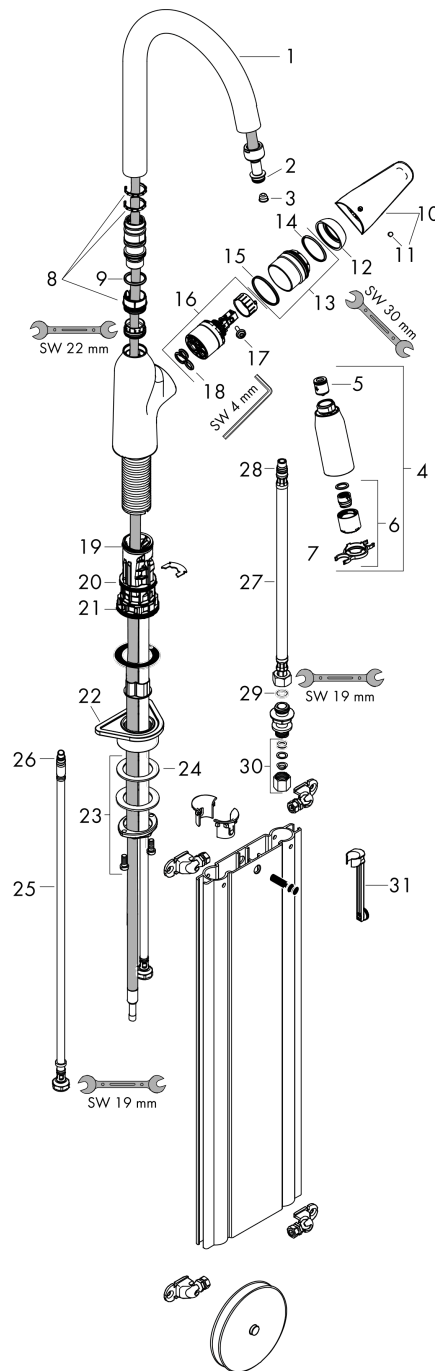

Focus M42

Single lever kitchen mixer 220, pull-out spray, 2jet, sBox

Finish: **Chrome** Article Number: **71820000**

Description

product features

- consists of: single lever kitchen mixer, hose box
- ComfortZone 220
- swivel range 360°
- laminar spray, shower spray
- lockable shower spray, spray returns through pressing spray diverter and spray returns automatically through handle closing
- MagFit magnetic shower support
- connection dimension: DN15
- maximum flow rate at 3 bar: 9 l/min
- ceramic cartridge
- connection type: G 3/8 connections
- temperature limitation adjustable
- integrated non-return valve
- suitable for continuous flow water heaters
- sBox for quiet, smooth and protected hose guidance in the cabinet, under the countertop
- extension length up to 76 cm

Exploded Drawing

Year of production: >10/18

Focus M42

Single lever kitchen mixer 220, pull-out spray, 2jet, sBox

Finish: **Chrome** Article Number: **71820000**

Spare part list

Year of production: >10/18

Pos.	Description	Article Number	PC	PU
1	spout cpl.	93340000	14	1
2	O-ring 11x2	98127000	1	1
3	filter	97735000	1	1
4	handspray	93343000	16	1
5	set of non return valves DW 15	94074000	5	1
6	spray former	93342000	10	1
7	service tool	95910000	3	1
8	set of lever collars	98365000	3	1
9	O-ring 21x2,5	98211000	1	1
10	handle	93344000	11	1
11	screw cover	96338000	1	1
12	flange	97406000	6	1
13	nut	93346000	10	1
14	O-Ring 32x2	98193000	1	1
15	O-ring 36x2	98156000	1	1
16	cartridge, assy	92730000	11	1
17	locking screw for handle	95140000	2	1
18	seal	95008000	3	1
19	O-ring 30x1,5	98433000	1	1
20	O-ring 38x2	98396000	1	1
21	O-ring 44x2,5	98162000	2	1
22	support	97523000	2	1
23	fixing set (special)	93253000	6	1
24	lever collar	97548000	1	1
25	connection hose 600 mm M8x0,75 G3/8	96556000	7	1
26	O-ring 6,6x1,6	93019000	1	1
27	connection hose 450 mm M10x1 G3/8	96507000	9	1
28	O-ring 8x1,75	97827000	1	1
29	sealing set	95581000	2	1
30	squeezing connection	96099000	3	1
31	extension set	43333000	99	1