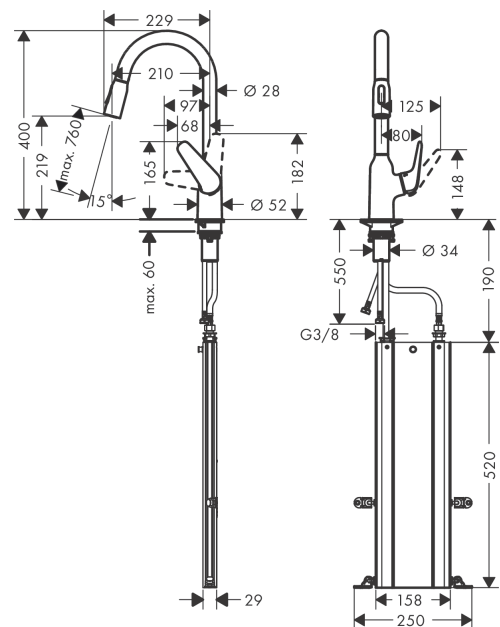

Scale drawing