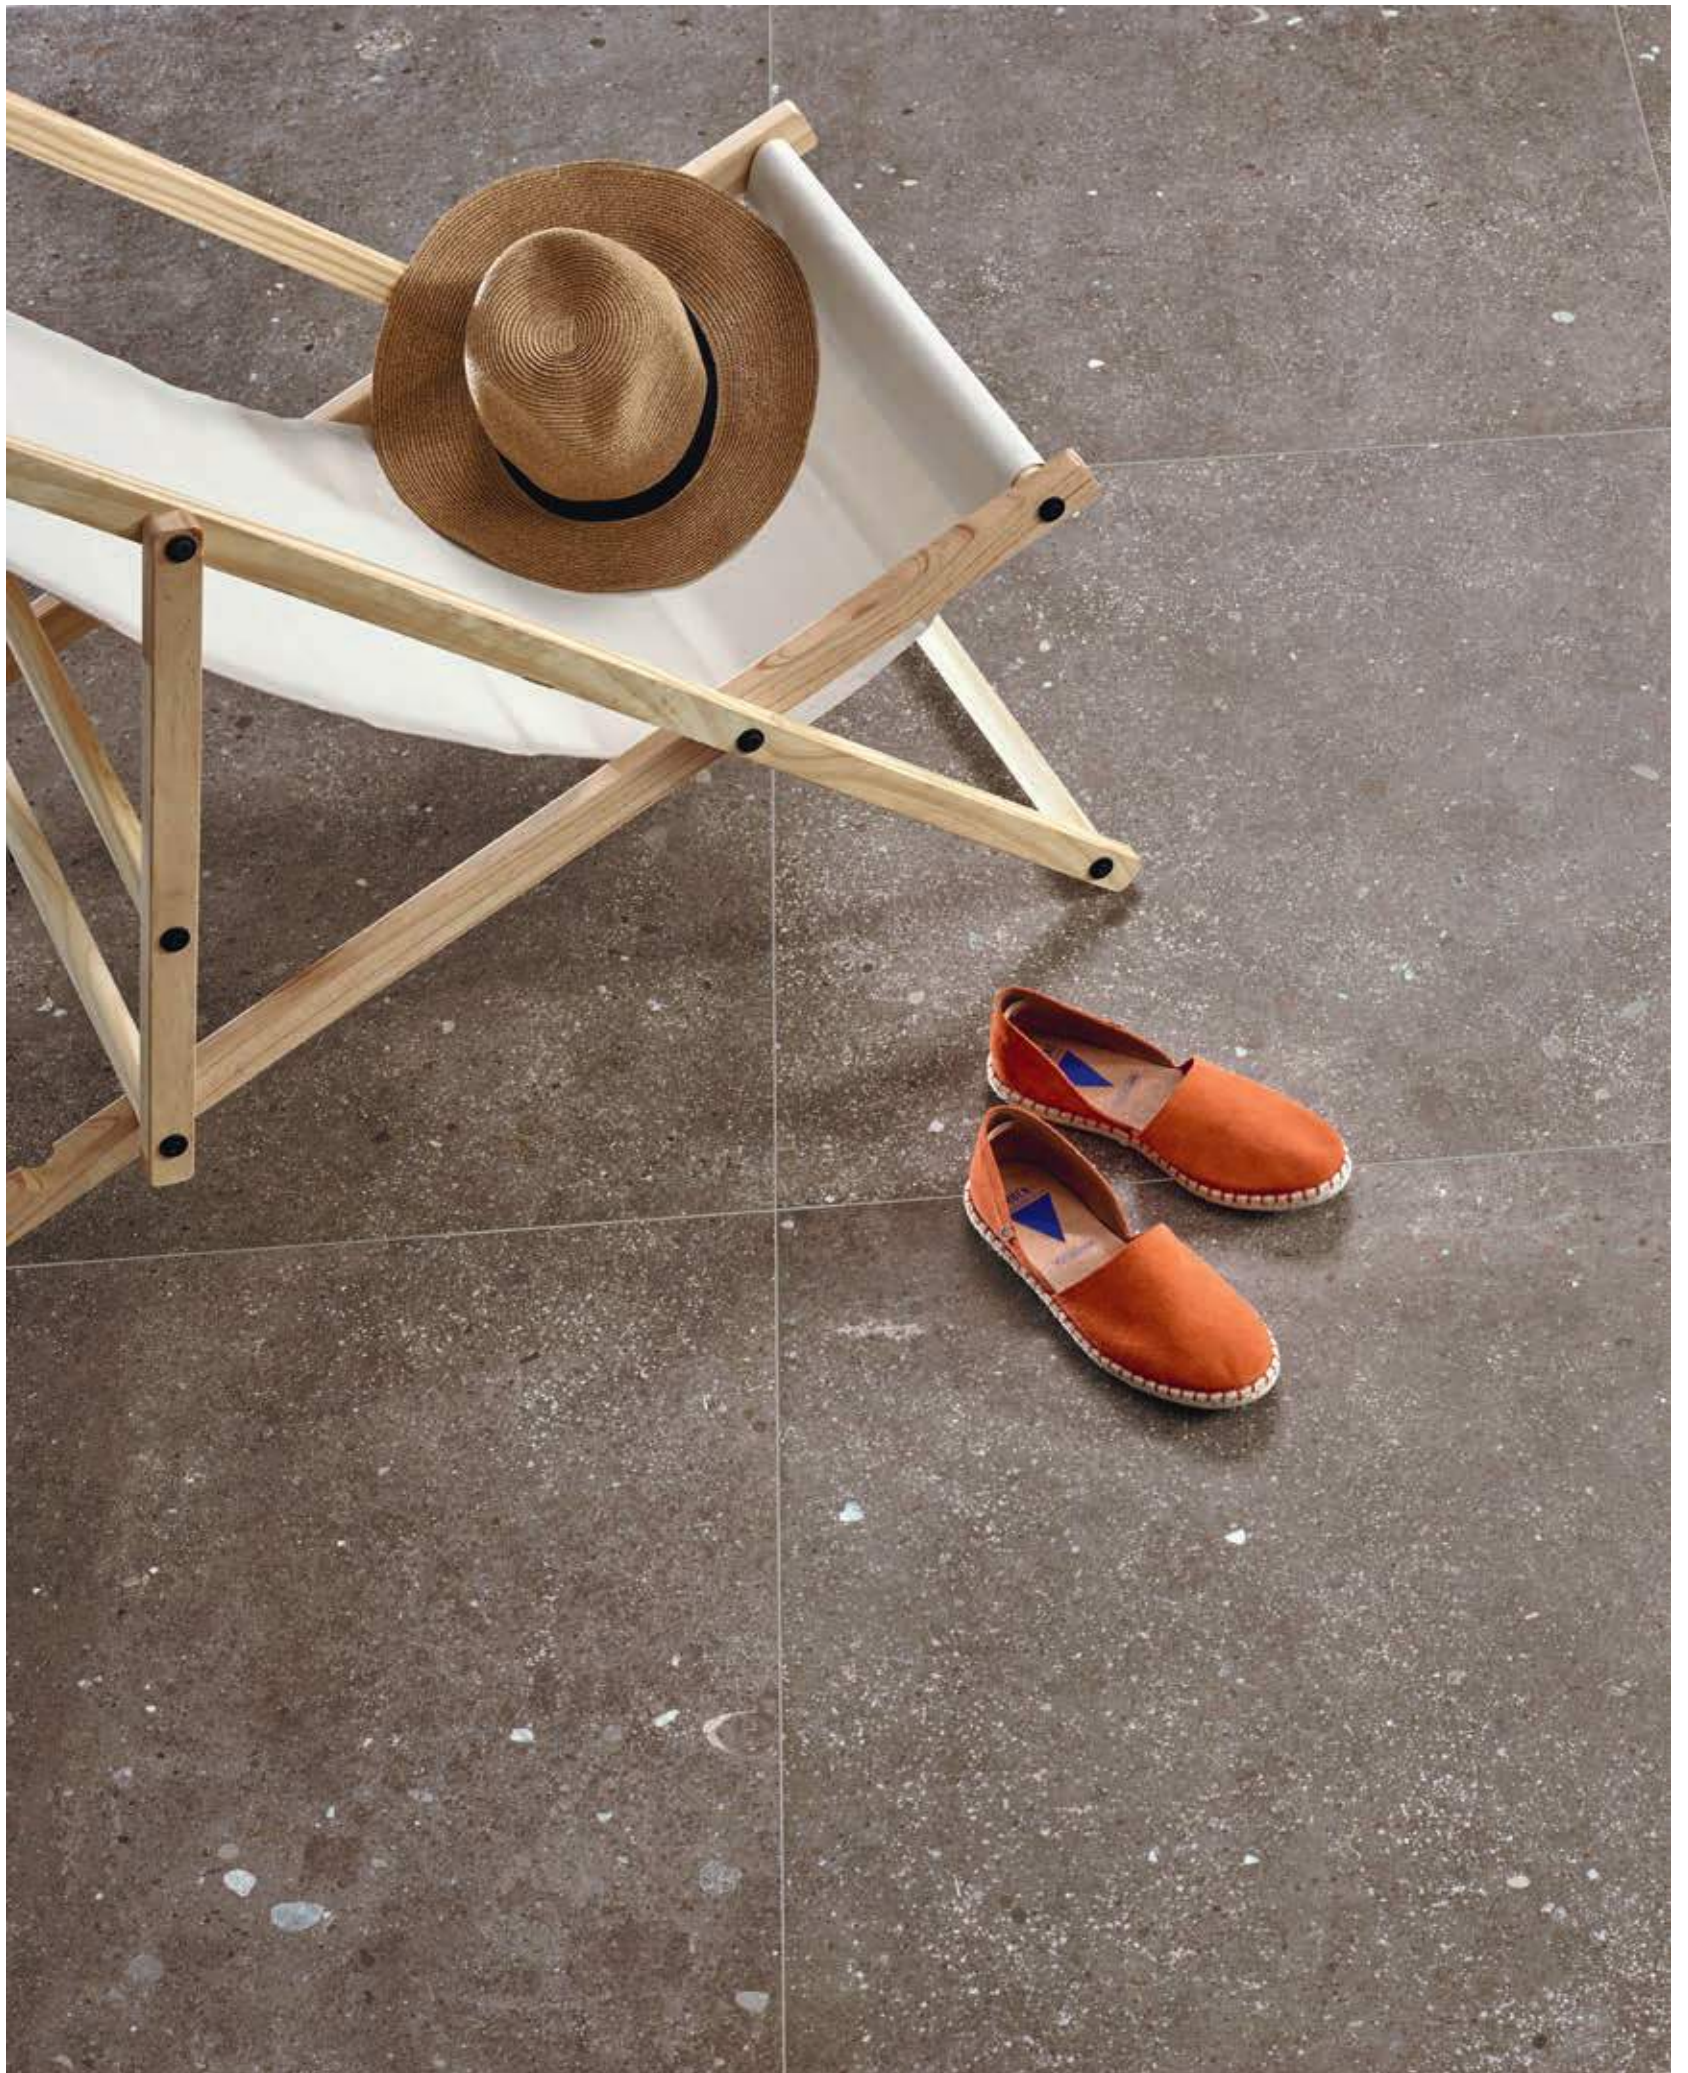

BEIGE

WHITE

BROWN

GREY

| COLOR | 120X120CM RECT · 47"X47" RECT. | 60X120CM RECT · 24"X47" RECT. | 75X75CM RECT · 30"X30" RECT. |
|----------|--------------------------------|-------------------------------|------------------------------|
| BEIGE MT | CAR3ES | CAN5ES | VAL5ES |
| BROWN MT | CAR3GS | CAN5GS | VAL5GS |
| GREY MT | CAR3ES | CAN5ES | VAL5ES |
| WHITE MT | CAR3ES | CAN5ES | VAL5ES |